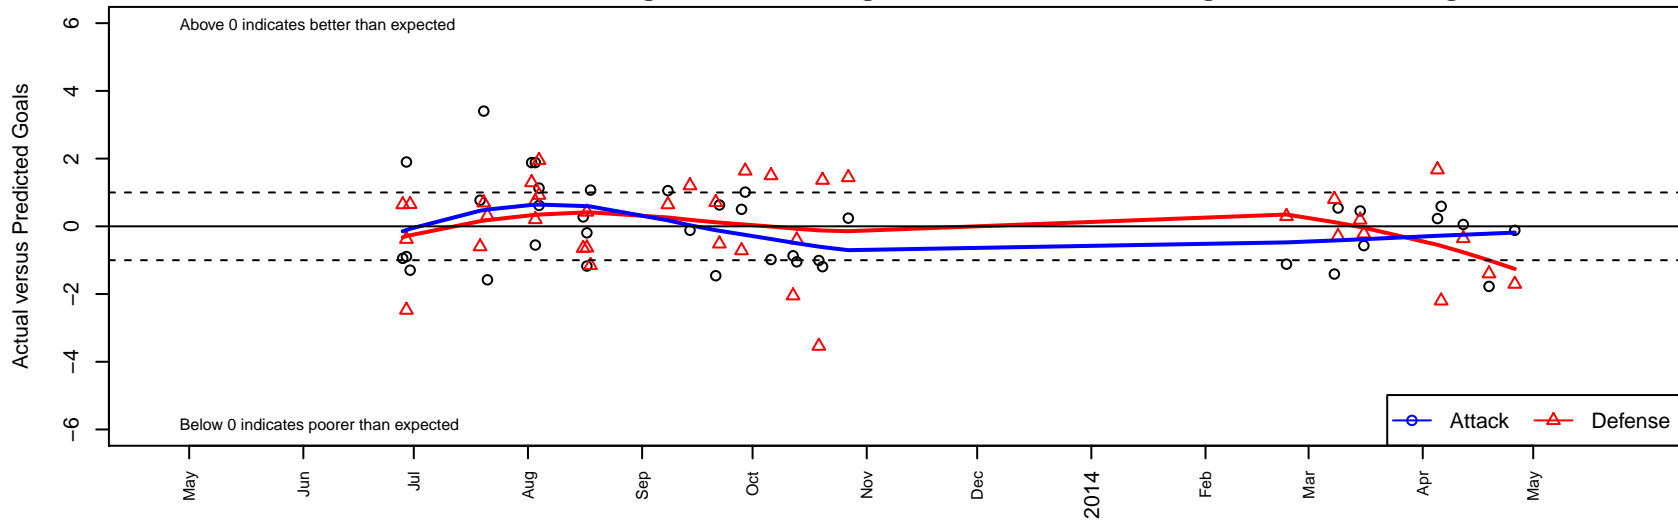

Westside Timbers Samba G99
Dots are actual minus expected GF (blue circles) and GA (red triangles).
Blue line is smoothed change in attack strength. Red is smoothed change in defense strength.